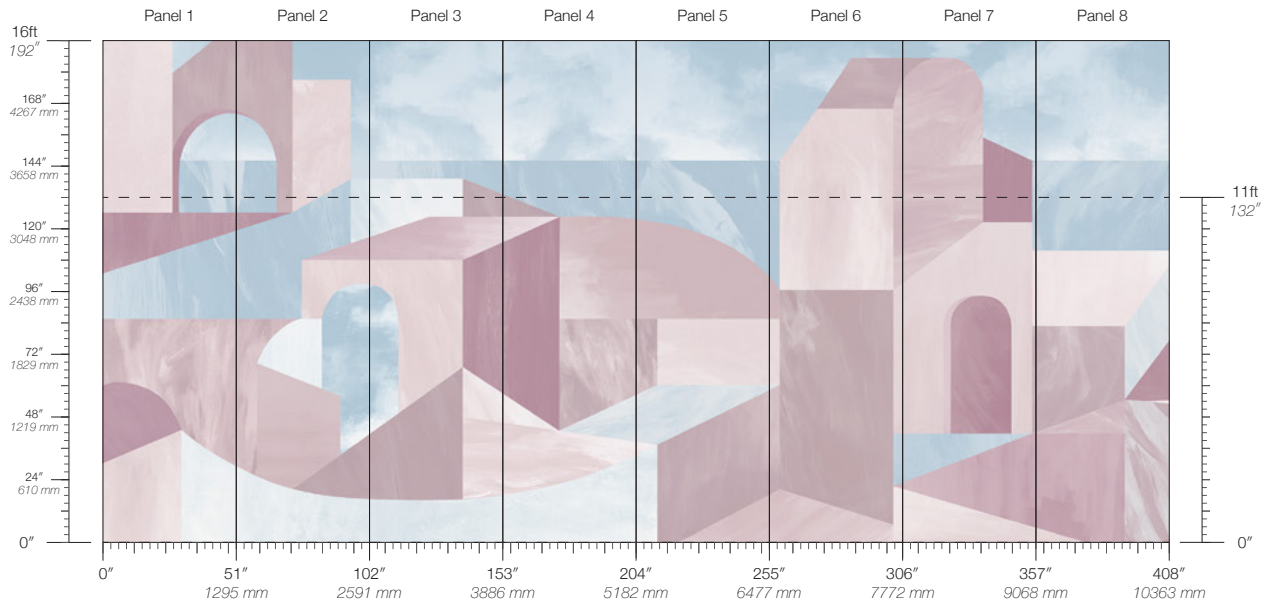

Lyric Arcade

Suitable for residential and commercial projects

COLOR
Arcade

ITEM
6001

CONTENT
Type II PVC-Free TPO

PANEL WIDTH
51" / 1295 mm trimmed

PANEL HEIGHT
132" / 3353 mm standard
192" / 4877 mm extended

REPEAT
Non-repeating

STOCK
Made to order

LEAD TIME
4 weeks to print

MINIMUM
1 panel

PRICE
Available upon request

ORIGIN
USA

DETAILS
Custom options available

ENVIRONMENTAL
Recycled Content
Phthalate Free
Low VOC
HPD Available

SPECS
100% TPO face
Non-woven backing
18 oz per linear yard
480 g per linear meter
Stippled surface texture

TESTING
(US) ASTM E84 Adhered Class A
(EU) EN 15102 class B, s2
NFPA 286 class A
CCC-W-408D type II
W-101 type II class A

MAINTENANCE
Water-based cleanser

CONTACT
sales@calicowallpaper.com
+1 718 243 1705
57 Lispenard Street
New York, NY 10013 USA

DISCLAIMER
Refer to our website to see the full mural artwork. Reference the physical sample for color and texture. Panel maps represent mural artwork only.